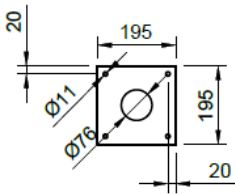

Mounting pole for Siemens VersiCharge Electric Vehicle (EV) Chargers

This stainless-steel pole is cable of holding 1 or 2 Siemens VersiCharge EV Chargers

Key features:

- ✓ **Type 304 polished stainless steel**
- ✓ **Ground mounted (7004364) and foundation (7004365) versions available**
 - **Mount on concrete or bury within concrete**
 - **Large 195mm x 195mm base plate on the ground mount version**
- ✓ **Easy cable entry and exit points**
- ✓ **Domed stainless steel bolts to blank off un-used mounting points**

For dual EV charging points

For single EV charging point

SIEMENS

Ground mount pole (7004364)

Foundation pole (7004365)