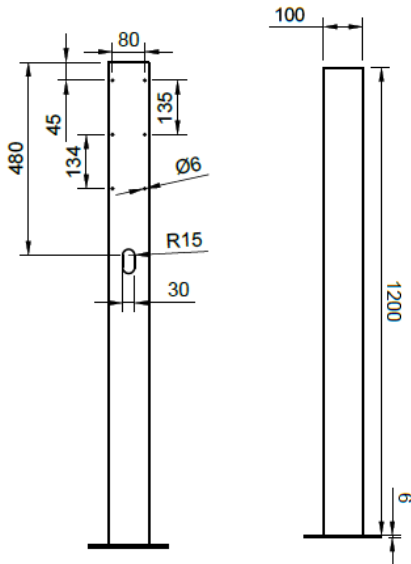

Mounting pole for Siemens VersiCharge Electric Vehicle (EV) Chargers

This stainless-steel pole is cable of holding 1 or 2 Siemens VersiCharge EV Chargers

Key features:

- ✓ **Type 304 polished stainless steel**
- ✓ **Ground mounted (7004364) and foundation (7004365) versions available**
 - **Mount on concrete or bury within concrete**
 - **Large 195mm x 195mm base plate on the ground mount version**
- ✓ **Easy cable entry and exit points**
- ✓ **Domed stainless steel bolts to blank off un-used mounting points**

For dual EV charging points

For single EV charging point

SIEMENS

Ground mount pole (7004364)

Foundation pole (7004365)